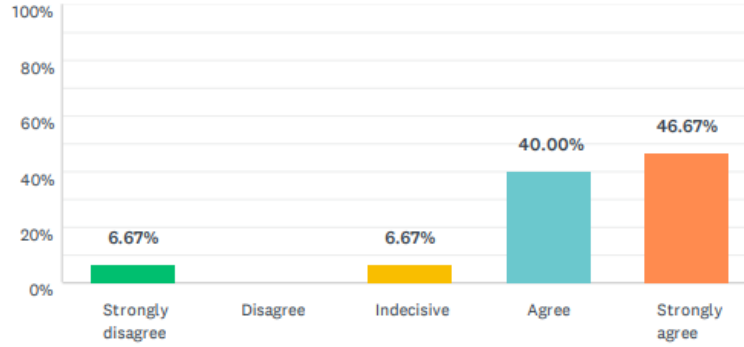

Interview Adventure With Talent Hunters Fall Semester Student Feedback Survey

SurveyMonkey

S2 Program was well announced.

Yanıtlanan: 15 Atlanan: 0

YANIT SEÇENEKLERİ	YANITLAR	Oran (%)	Sayı
Strongly disagree	20.00%		3
Disagree	0.00%		0
Indecisive	6.67%		1
Agree	46.67%		7
Strongly agree	26.67%		4
TOPLAM			15

S4 Program proceeded in accordance with the schedule.

Yanıtlanan: 15 Atlanan: 0

YANIT SEÇENEKLERİ	YANITLAR	
Strongly disagree	6.67%	1
Disagree	0.00%	0
Indecisive	6.67%	1
Agree	40.00%	6
Strongly agree	46.67%	7
TOPLAM		15