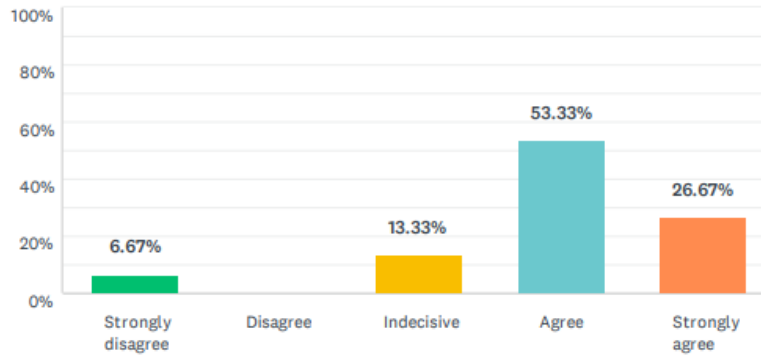

S4 Program proceeded in accordance with the schedule.

Yanıtlanan: 15 Atlanan: 0

YANIT SEÇENEKLERİ	YANITLAR	
Strongly disagree	6.67%	1
Disagree	0.00%	0
Indecisive	6.67%	1
Agree	40.00%	6
Strongly agree	46.67%	7
TOPLAM		15

S5 I am satisfied with the resume review and the feedback session with Career and Alumni Office authorities.

Yanıtlanan: 15 Atlanan: 0

YANIT SEÇENEKLERİ	YANITLAR	
Strongly disagree	6.67%	1
Disagree	0.00%	0
Indecisive	13.33%	2
Agree	53.33%	8
Strongly agree	26.67%	4
TOPLAM		15