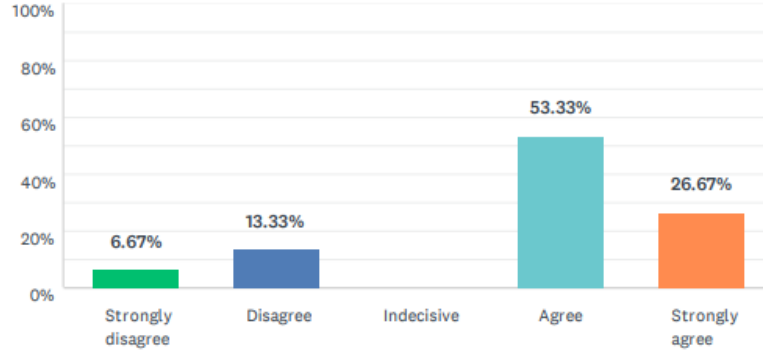

S9 I am satisfied with the interview and the feedback with the company authorities.

Yanıtlanan: 15 Atlanan: 0

YANIT SEÇENEKLERİ	YANITLAR	
Strongly disagree	6.67%	1
Disagree	0.00%	0
Indecisive	13.33%	2
Agree	40.00%	6
Strongly agree	40.00%	6
TOPLAM		15

S10 This session was a productive experience for a real interview.

Yanıtlanan: 15 Atlanan: 0

YANIT SEÇENEKLERİ	YANITLAR	
Strongly disagree	6.67%	1
Disagree	13.33%	2
Indecisive	0.00%	0
Agree	53.33%	8
Strongly agree	26.67%	4
TOPLAM		15