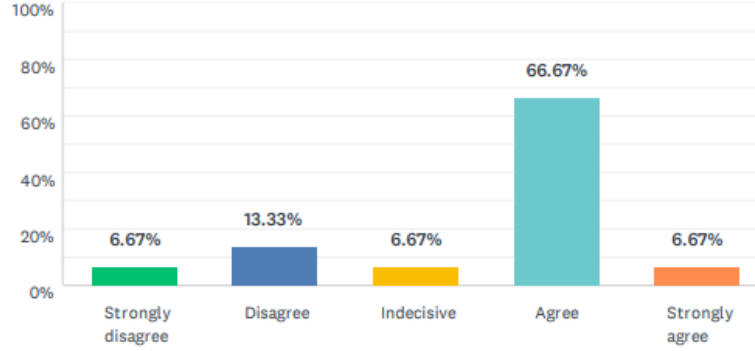

S8 Variety of companies were sufficient.

Yanıtlanan: 15 Atlanan: 0

YANIT SEÇENEKLERİ	YANITLAR	
Strongly disagree	6.67%	1
Disagree	13.33%	2
Indecisive	6.67%	1
Agree	66.67%	10
Strongly agree	6.67%	1
TOPLAM		15