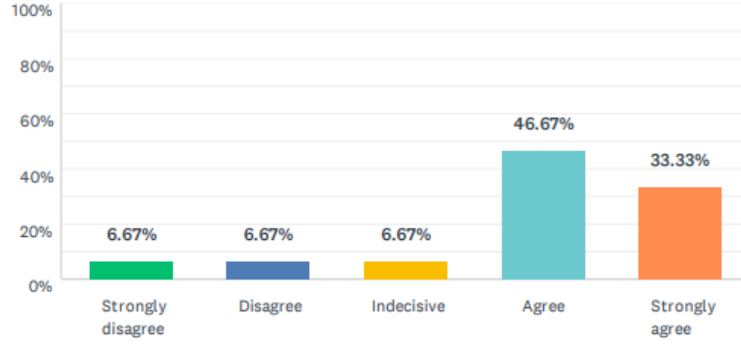

S5 I am satisfied with the resume review and the feedback session with Career and Alumni Office authorities.

Yanıtlanan: 15 Atlanan: 0

YANIT SEÇENEKLERİ	YANITLAR	
Strongly disagree	6.67%	1
Disagree	0.00%	0
Indecisive	13.33%	2
Agree	53.33%	8
Strongly agree	26.67%	4
TOPLAM		15

S6 I would like to attend this program once more.

Yanıtlanan: 15 Atlanan: 0

YANIT SEÇENEKLERİ	YANITLAR	
Strongly disagree	6.67%	1
Disagree	6.67%	1
Indecisive	6.67%	1
Agree	46.67%	7
Strongly agree	33.33%	5
TOPLAM		15