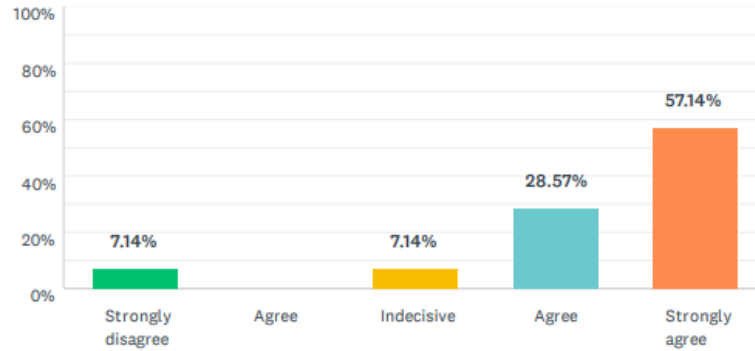

S5 I am satisfied with the resume review and the feedback session with Career and Alumni Office authorities.

Yanıtlanan: 15 Atlanan: 0

YANIT SEÇENEKLERİ	YANITLAR	
Strongly disagree	6.67%	1
Disagree	0.00%	0
Indecisive	13.33%	2
Agree	53.33%	8
Strongly agree	26.67%	4
TOPLAM		15

S6 I would like to attend this program once more.

Yanıtlanan: 15 Atlanan: 0

YANIT SEÇENEKLERİ	YANITLAR	
Strongly disagree	6.67%	1
Disagree	6.67%	1
Indecisive	6.67%	1
Agree	46.67%	7
Strongly agree	33.33%	5
TOPLAM		15

S7 I would suggest my friends to attend this program.

Yanıtlanan: 14 Atlanan: 1

YANIT SEÇENEKLERİ	YANITLAR	
Strongly disagree	7.14%	1
Agree	0.00%	0
Indecisive	7.14%	1
Agree	28.57%	4
Strongly agree	57.14%	8
TOPLAM		14