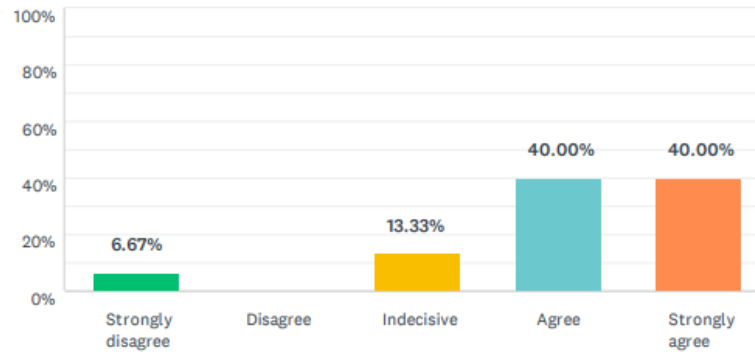

S9 I am satisfied with the interview and the feedback with the company authorities.

Yanıtlanan: 15 Atlanan: 0

YANIT SEÇENEKLERİ	YANITLAR	
Strongly disagree	6.67%	1
Disagree	0.00%	0
Indecisive	13.33%	2
Agree	40.00%	6
Strongly agree	40.00%	6
TOPLAM		15