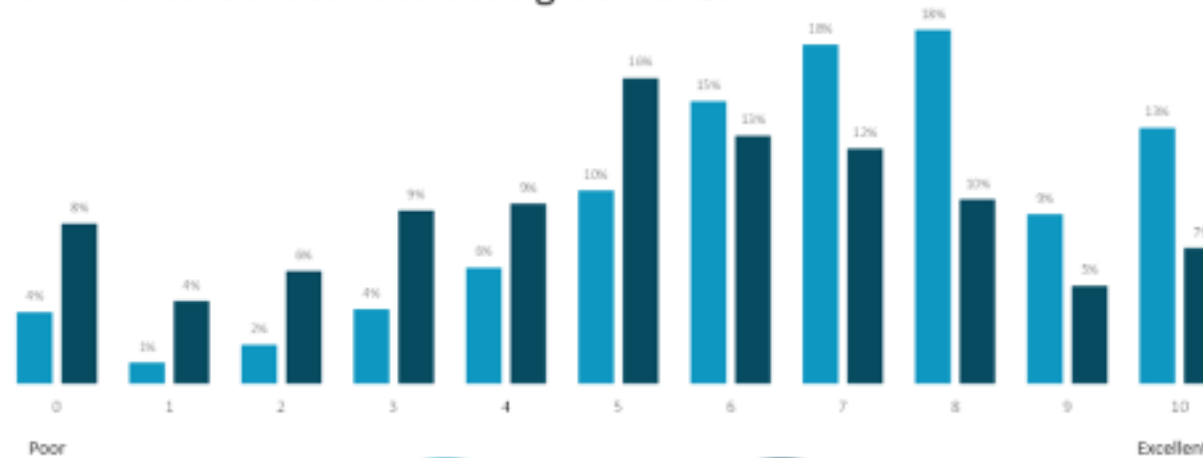

Satisfaction with career services during COVID-19